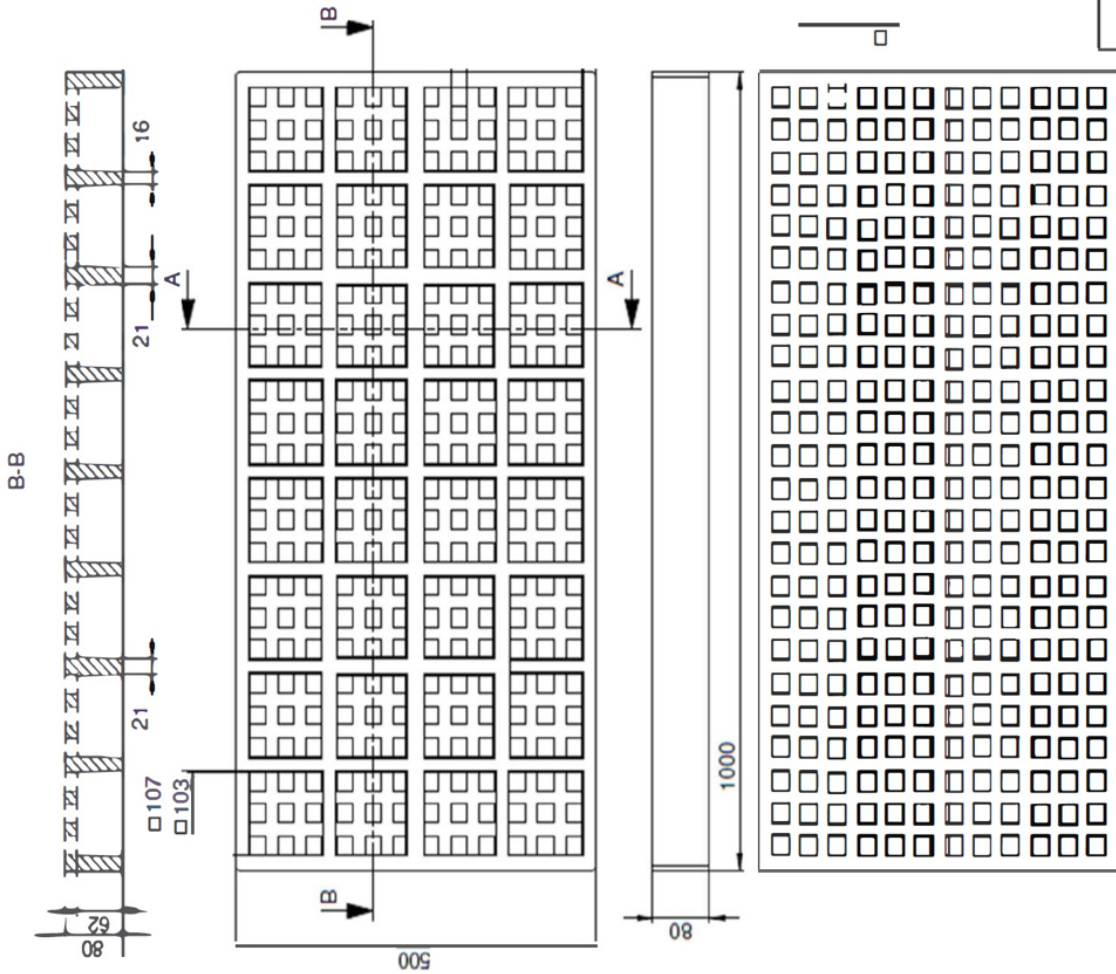

# DRINKING FOUNTAIN FDM-01 Serial Hercules

Metal frame for grid

A-A

		Title Base rejilla 500 x 1000 x 80 cm		Date 27-02-2018	
Material: Hanit		Scale 1:6			